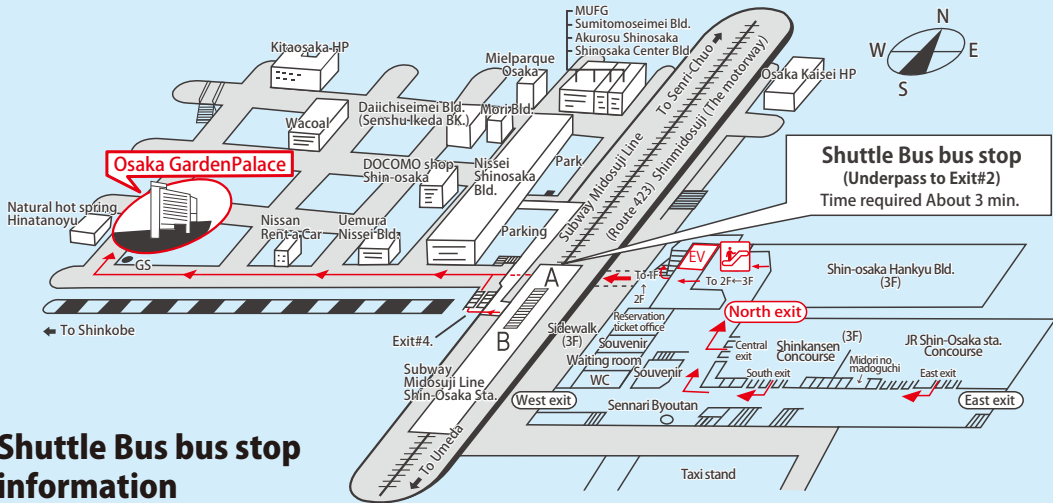

Information from Shin-Osaka Station (Shuttle Bus/Walk)

Shuttle Bus bus stop information

◇ Directions from Subway Shin-Osaka station to Osaka Garden Palace.

(From Senri-Chuo district, enter towards the end car of the train. From Umeda district, enter towards the front car of the train.) Exit at Subway Shin-Osaka Station and take A/B stairs going down to the ticket machine. Exit the ticket gate and take a right to exit#2. Go downstairs and turn left onto the ground level. If you choose to walk, average time is 8mins to Osaka Garden Palace.

◇ Directions from Shinkansen Concourse or JR Line to Osaka Garden Palace.

Take either central or south exit and take a right. Please use the **North exit** and proceed to the escalator and head down to the 2nd floor. Take a right to exit#2. Go downstairs and turn left onto the ground level. If you choose to walk, average time is 10mins to Osaka Garden Palace.

<Shuttle Bus bus stop at Shin-Osaka Sta.>

<Shuttle Bus Timetable>

Shin-Osaka Departure	Time	Hotel Departure
05	7:00	00
20	2	15
35	22:00	30
50		45
05	23:00	00

- Average travel time to Osaka Garden Palace by shuttle bus is 3mins.
- The shuttle bus is the maximum passengers not to exceed 30 people.