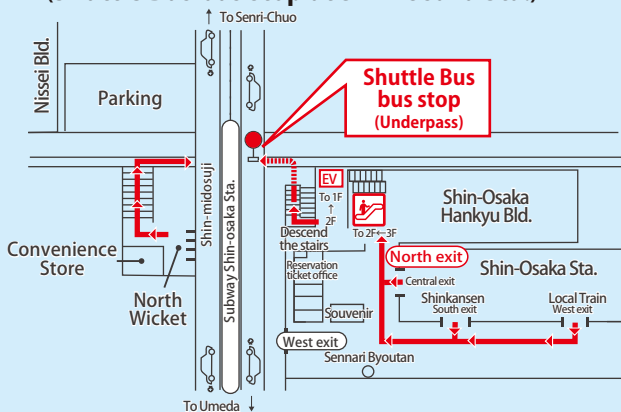

Information from Shin-Osaka Station (Shuttle Bus/Walk)

Shuttle Bus bus stop information

◇ Directions from Subway Shin-Osaka station to Osaka Garden Palace.

(From Senri-Chuo district, enter towards the end car of the train. From Umeda district, enter towards the front car of the train.) Exit at Subway Shin-Osaka Station and take A/B stairs going down to the ticket machine. Exit the ticket gate and take a right to exit#2. Go downstairs and turn left onto the ground level. If you choose to walk, average time is 8mins to Osaka Garden Palace.

◇ Directions from Shinkansen Concourse or JR Line to Osaka Garden Palace.

Take either central or south exit and take a right. Please use the **North exit** and proceed to the escalator and head down to the 2nd floor. Take a right to exit#2. Go downstairs and turn left onto the ground level. If you choose to walk, average time is 10mins to Osaka Garden Palace.

<Shuttle Bus bus stop at Shin-Osaka Sta.>

<Shuttle Bus Timetable>

Shin-Osaka Departure	Time	Hotel Departure
05	7:00	00
20	2	15
35	22:00	30
50		45
05	23:00	00

- Average travel time to Osaka Garden Palace by shuttle bus is 3mins.
- The shuttle bus is the maximum passengers not to exceed 30 people.